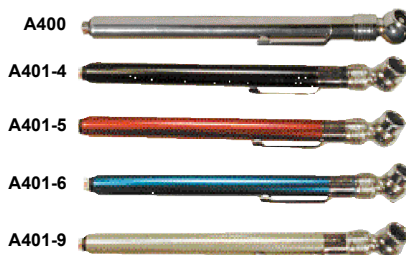

ECONOMY TIRE PRESSURE GAUGES

Features:

- Calibrated and tested to ensure accuracy.
- Permanently lubricated.
- Easy-to-read, dual calibrated (PSI and kPa), four-sided nylon indicator bar.
- Manufactured with all-aluminum bodies and chrome-plated zinc heads.
- Available in an assortment of colors.

Gauge Type	PSI	Application	Gauge Style	Head Type	Measurement	Color	Model	Display Model
Economy	5 - 50	Automotive	Pocket	Angle	PSI / kPa	Aluminum	A400	A400-BL
Economy	5 - 50	Automotive	Pocket	Angle	PSI / kPa	Black	A401-4	-
Economy	5 - 50	Automotive	Pocket	Angle	PSI / kPa	Red	A401-5	-
Economy	5 - 50	Automotive	Pocket	Angle	PSI / kPa	Blue	A401-6	-
Economy	5 - 50	Automotive	Pocket	Angle	PSI / kPa	Green	A401-7	-
Economy	5 - 50	Automotive	Pocket	Angle	PSI / kPa	Silver	A401-9	-
Economy	10 - 75	Auto / Bike	Pocket	Angle	PSI / kPa	Aluminum	A403	A403-BL
Economy	10 - 75	Auto / Bike	Pocket	Angle	PSI / kPa	Black	A503A-Black	A503A-4BL
Economy	10 - 75	Auto / Bike	Pocket	Angle	PSI / kPa	Red	A503A-Red	A503A-5BL
Economy	10 - 75	Auto / Bike	Pocket	Angle	PSI / kPa	Blue	A503A-Blue	A503A-6BL
Economy	10 - 75	Auto / Bike	Pocket	Angle	PSI / kPa	Green	A503A-Green	A503A-7BL
Economy	20 - 120	Truck / Bike	Pocket	Angle	PSI / kPa	Aluminum	A420	A420-BL

PRO-LINE TIRE PRESSURE GAUGES

Features:

- Manufactured from a high quality seamless machined brass tube.
- Coated with a black polyurethane finish.
- Calibrated and tested to ensure precise accuracy.
- Easy-to-read, dual calibrated (PSI and kPa), four-sided nylon indicator bar.